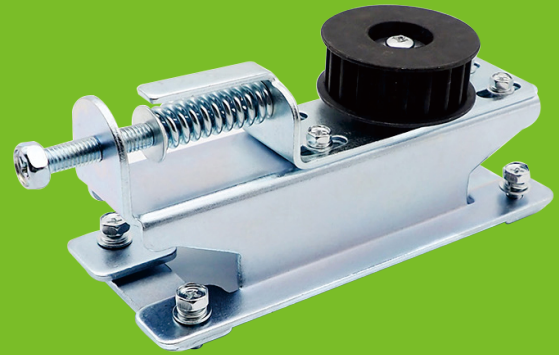

# Automatic Door Tail Wheel Lock

S4A-Tail wheel

## Specifications

Belt width	25
Shaft bore diameter	53
Material	Stainless steel
Number of gears	20
Gear thickness	22mm